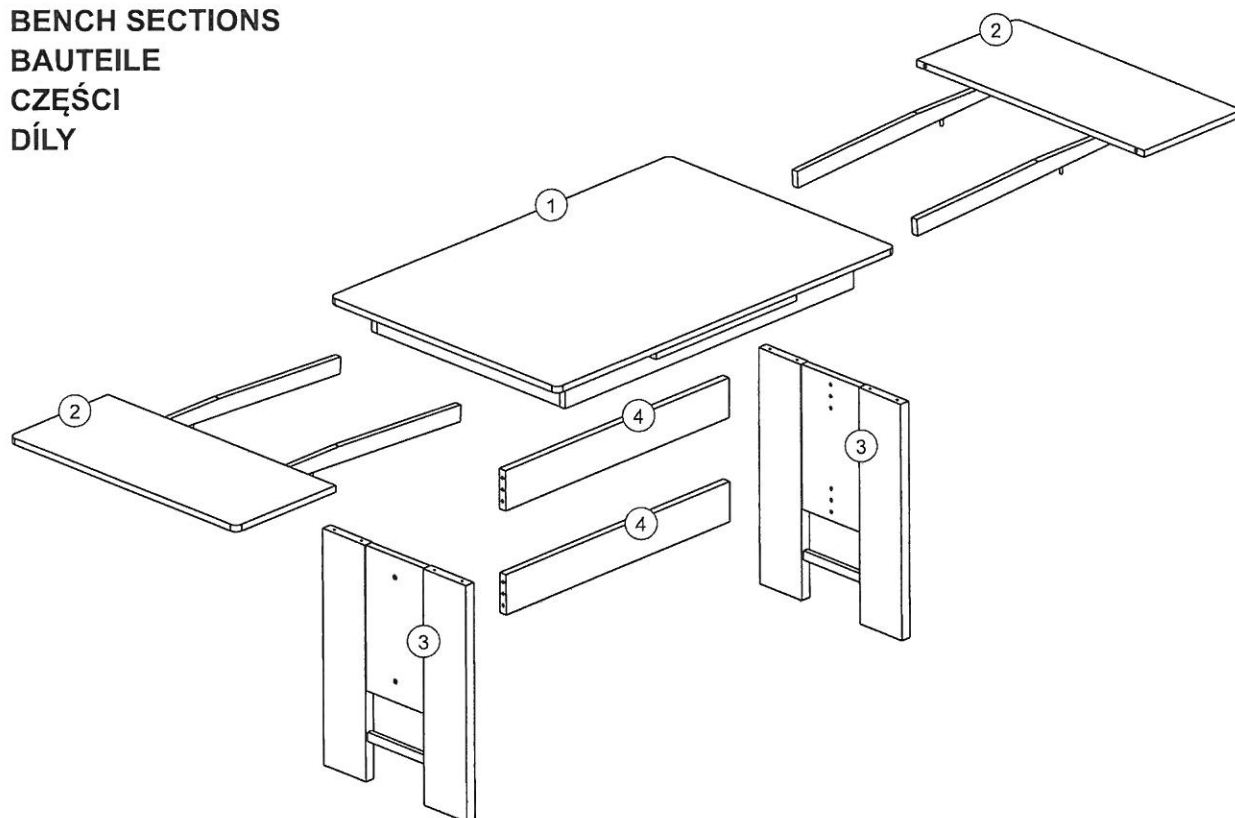

BENCH SECTIONS
BAUTEILE
CZĘŚCI
DÍLY

1