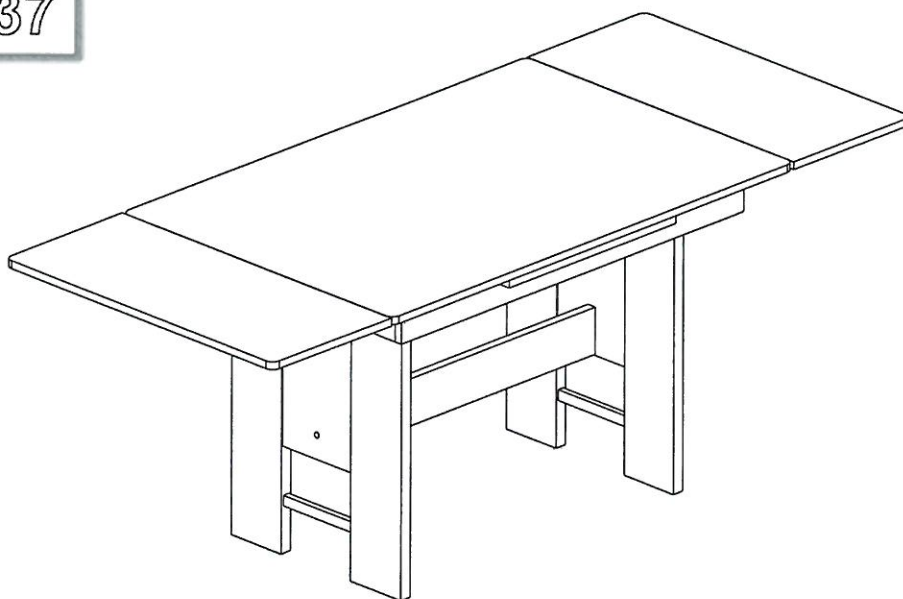

1437

LIST OF FURNITURE HARDWARE - BESCHLAGTEILE - OKUCIE ŁĄCZĄCE - SPOJOVACÍ KOVÁNÍ

A	B	C	D
7x50 8x	M6x65 4x	M6 4x	4x
E	F	G	H
8x40 8x	4x	4x	4x60 1x

Here, you can measure the furniture hardware to recognise a certain part according to its size. All proportions are in millimetre.